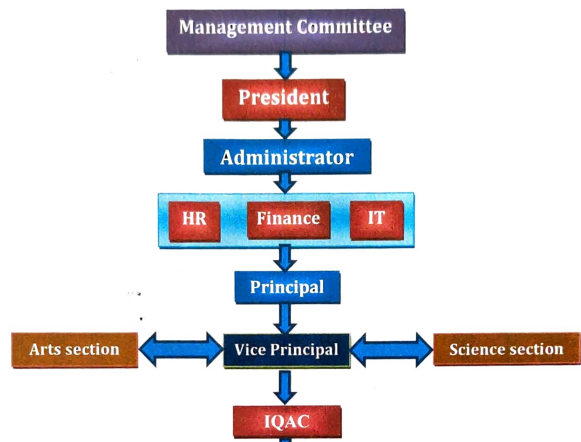

ORGANOGRAM OF THE INSTITUTION

UGC: University Grant Commission
 SRG: Student Redressed and Grievance Cell
 SC/ST: Scheduled Castes/Scheduled Tribes
 OBC: Other Backward Classes
 NCC: National Cadet Corps
 NSS: National Service Scheme
 HRD: Human Resource Development Cell
 WEC: Woman Empowerment Cell
 PSHR: Prevention of Sexual Harassment Cell
 PTA: Parents-Teachers Association
 HR: Human Resource
 IT: Information Technology
 IQAC: Internal Quality Assurance Cell
 HOD: Head of Department
 CA: Chartered Accountant
 GS: General Secretary
 NAAC: National Assessment and Accreditation Council
 R&D: Research and Development

Student

IQAC, Co-ordinator
 S.B.Arts & K.C.P.Science College,
 Vijayapur.

Principal
 S.B.Arts & K.C.P.Science College,
 Vijayapur.