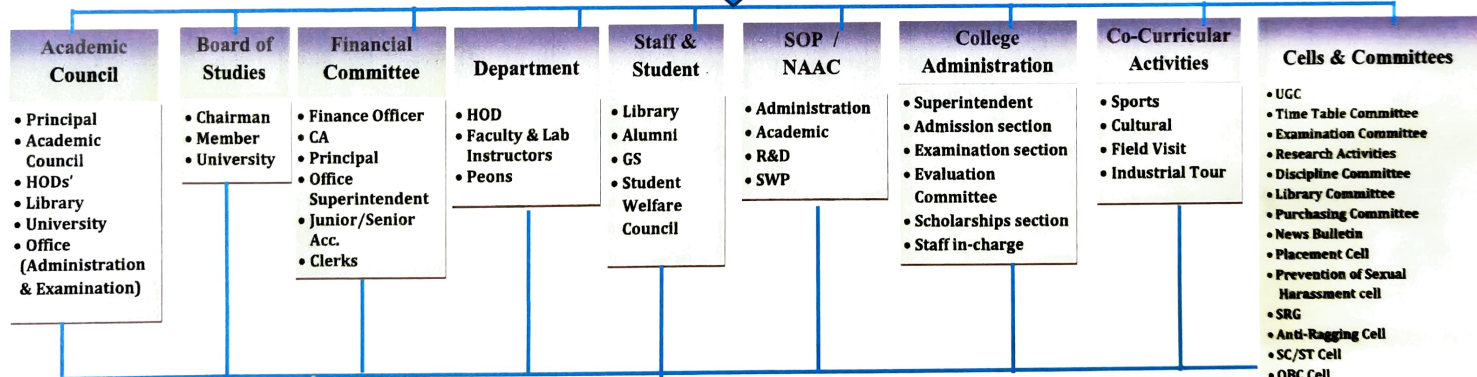

ORGANOGRAM OF THE INSTITUTION

UGC: University Grant Commission
 SRG: Student Redressed and Grievance Cell
 SC/ST: Scheduled Castes/Scheduled Tribes
 OBC: Other Backward Classes
 NCC: National Cadet Corps
 NSS: National Service Scheme
 HRD: Human Resource Development Cell
 WEC: Woman Empowerment Cell
 PSHR: Prevention of Sexual Harassment Cell
 PTA: Parents-Teachers Association
 HR: Human Resource
 IT: Information Technology
 IQAC: Internal Quality Assurance Cell
 HOD: Head of Department
 CA: Chartered Accountant
 GS: General Secretary
 NAAC: National Assessment and Accreditation Council
 R&D: Research and Development

Student

IQAC, Co-ordinator
 S.B.Arts & K.C.P.Science College,
 Vijayapur.

Principal
 S.B.Arts & K.C.P.Science College,
 Vijayapur.