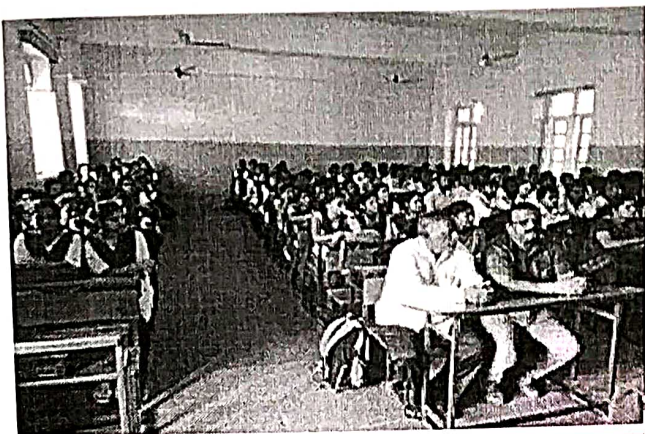

“SWAMI VIVEKANANDA 155TH BIRTH ANNIVERSERY - 12/01/2018”

B.L.D.E. Association's
S.B. ARTS AND K.C.P. SCIENCE COLLEGE, VIJAYAPUR
NSS Unit I & II
SWAMI VIVEKANAND DAY
12/01/2018

Students Attendance List

Sl.No	Name of the Students	Signature
1.	Girish M. Hiremath	
2.	Geeta. Bajabalekar	
3.	Gyanga Shri. Sasanoor	
4.	Ganga. Metagan	
5.	Ganesh. S. Ruge	
6.	Durga. D. Nashi	
7.	Vittal Dudagi	
8.	Divya S. Revatagan	
9.	DHAREPPA. DANDHARAJ	
10.	Dhaneshwari. Bhataganaki	
11.	Deepa. S. Mamadapur.	
12.	Deepa. V. Bagewadi	
13.	Deepa. I. Ankalegi	
14.	Dattappa. M. Maragond	
15.	Dastgir. N. Nadaf	
16.	Daneshwari. S. Lalali	
17.	Danamma Handiganur	
18.	chaya	
19.	chandrika Sajjan	
20.	Chandrashekhari serikar	
21.	Chandrashekhari. B. Angadi	
22.	Chaitra Motage