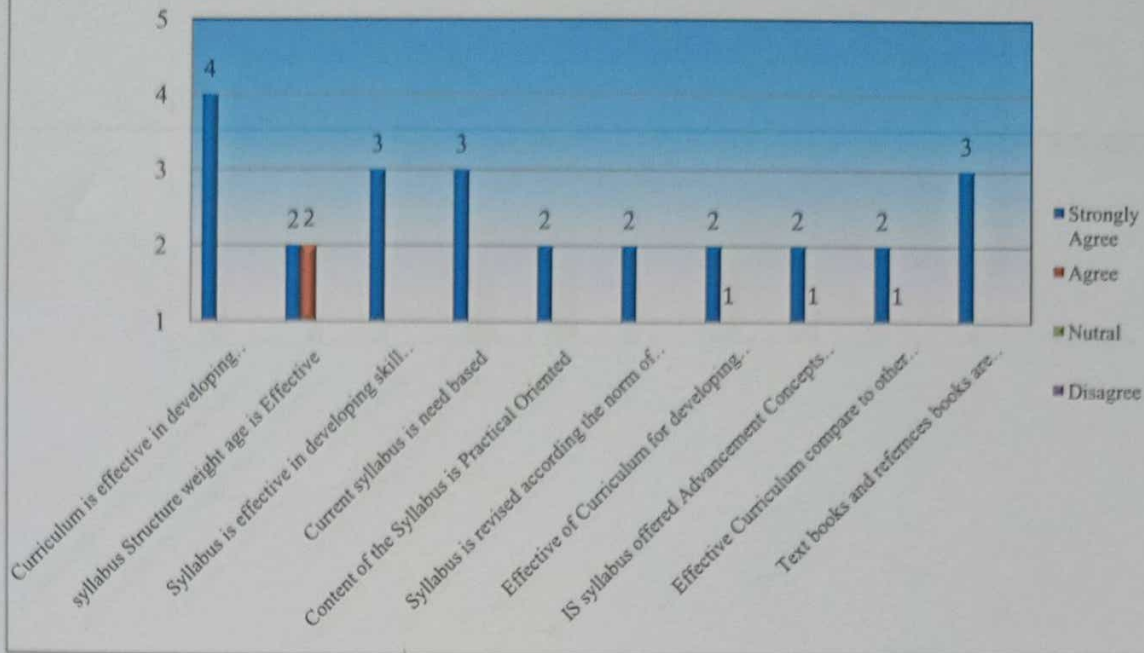

Department of English
Syllabus Feed back Analysis of Teachers
Year 2016-2017