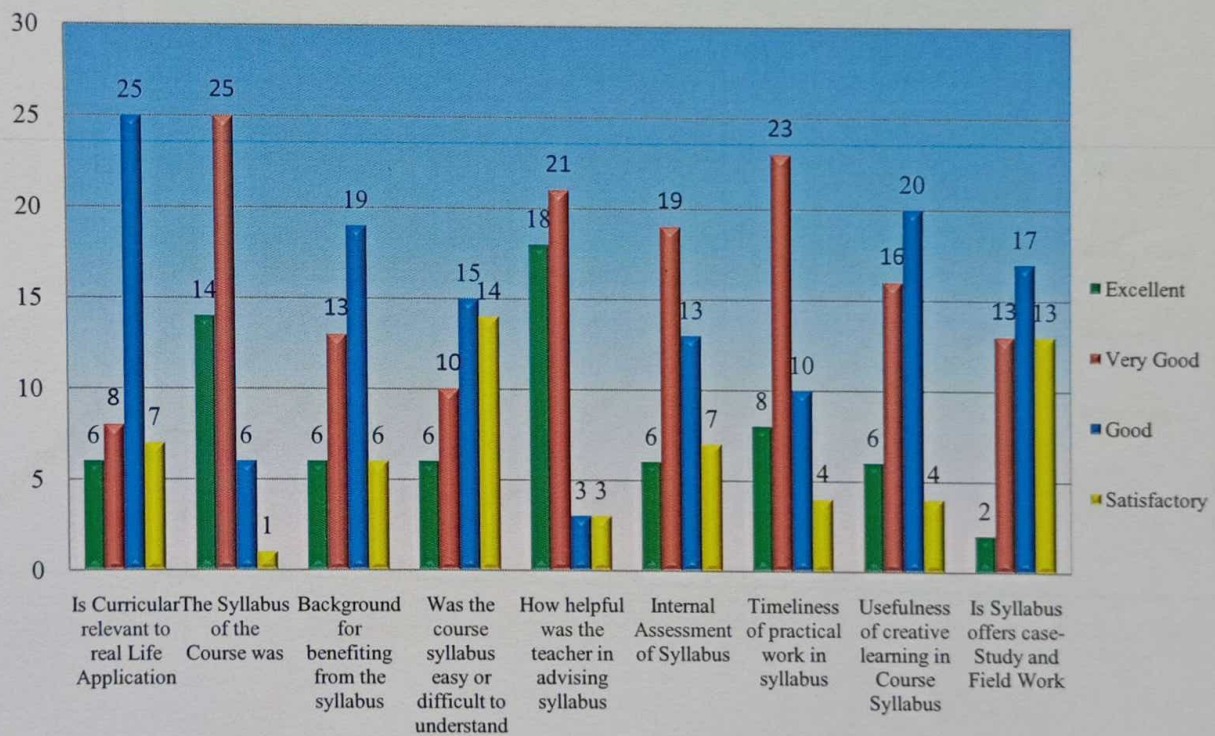

**Department of Mathematics  
Syllabus Feed back Analysis of Stuedents  
Year 2016-2017**

**IQAC, Co-ordinator**  
S.B.Arts & K.C.P.Science College,  
Vijayapur.

**Principal,**  
S.B. Arts and KCP Science College  
VIJAYAPUR

**Department of Zoology  
Syllabus Feed back Analysis of Teachers  
Year 2016-2017**

**Department of Zoology  
Syllabus Feed back Analysis of Students  
Year 2016-2017**

**IQAC, Co-ordinator**  
S.B.Arts & K.C.P.Science College,  
Vijayapur.

*Las*

**Principal,**  
S.B. Arts and KCP Science College  
VIJAYAPUR

**Department of Botany  
Syllabus Feed back Analysis of Teachers  
Year 2016-2017**

**Department of Botany  
Syllabus Feed back Analysis of Students  
Year 2016-2017**