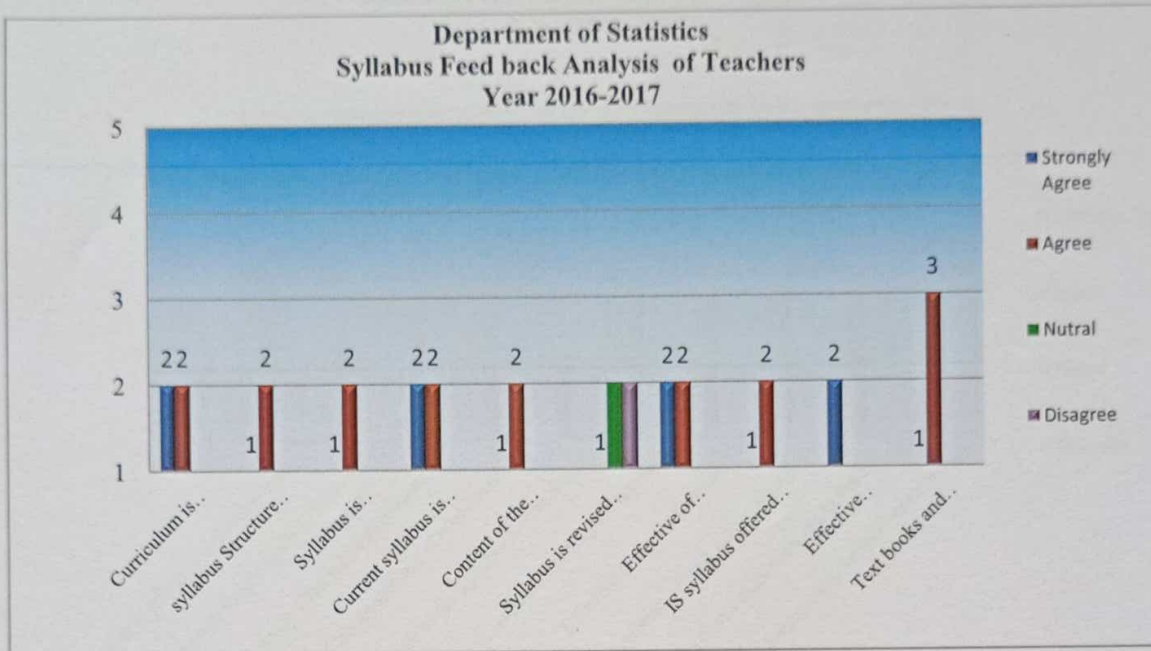

**B.L.D.E.A's**  
**S.B.Arts and K.C.P Science College, Vijayapur**  
**Curriculum Feedback of All Stake Holders**

  
**IQAC, Co-ordinator**  
**S.B.Arts & K.C.P.Science College,**  
**Vijayapur.**

  
**Principal,**  
**S.B. Arts and KCP Science College**  
**VIJAYAPUR**

**Department of Chemistry  
Syllabus Feed back Analysis of Teachers  
Year 2016-2017**

**Department of Chemistry  
Syllabus Feed back Analysis of Students  
Year 2016-2017**

**IQAC, Co-ordinator**  
S.B.Arts & K.C.P.Science College,  
Vijayapur.