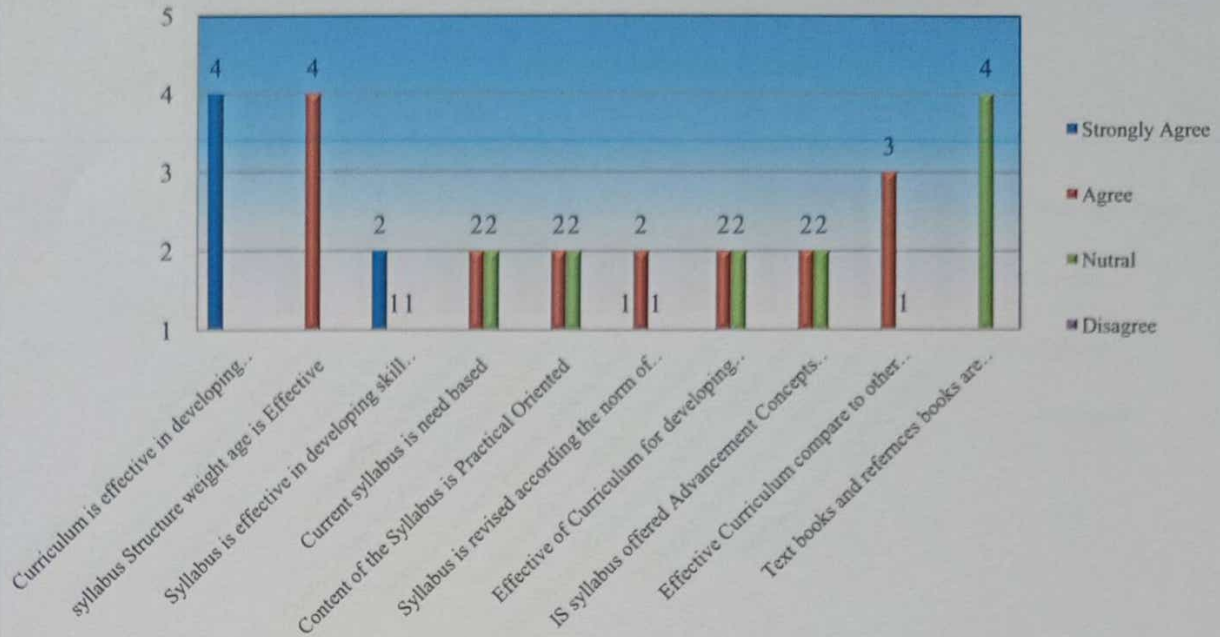

**Department of Kannada
Syllabus Feed back Analysis of Teachers
Year 2016-2017**