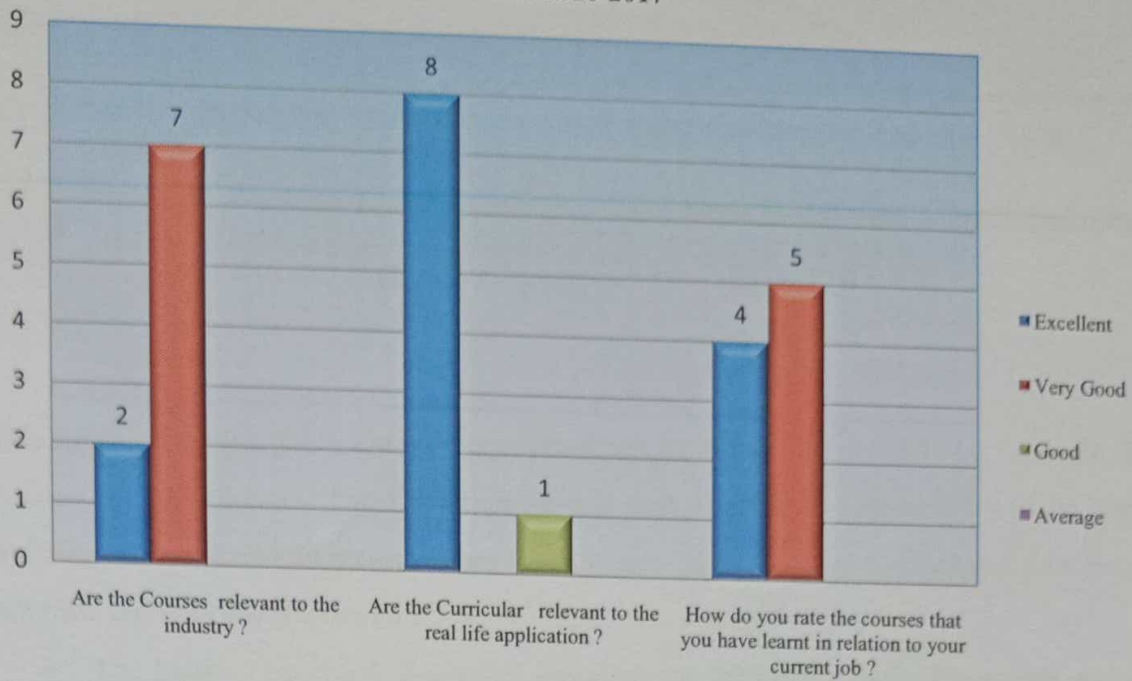

**Department of History**  
**Syllabus Feed back Analysis of Teachers**  
**Year 2016-2017**

**Department of History**  
**Syllabus Feed back Analysis of Students**  
**Year 2016-2017**

  
**IQAC, Co-ordinator**

S.B.Arts & K.C.P.Science College,  
 Vijayapur.

**Principal,**  
 S.B. Arts and KCP Science College  
 VIJAYAPUR

**Department of Journalism  
Syllabus Feed back Analysis of Teachers  
Year 2016-2017**

**Department of Journalism  
Syllabus Feed back Analysis of Teachers  
Year 2016-2017**

### Alumni Feedback Analysis Year 2016-2017