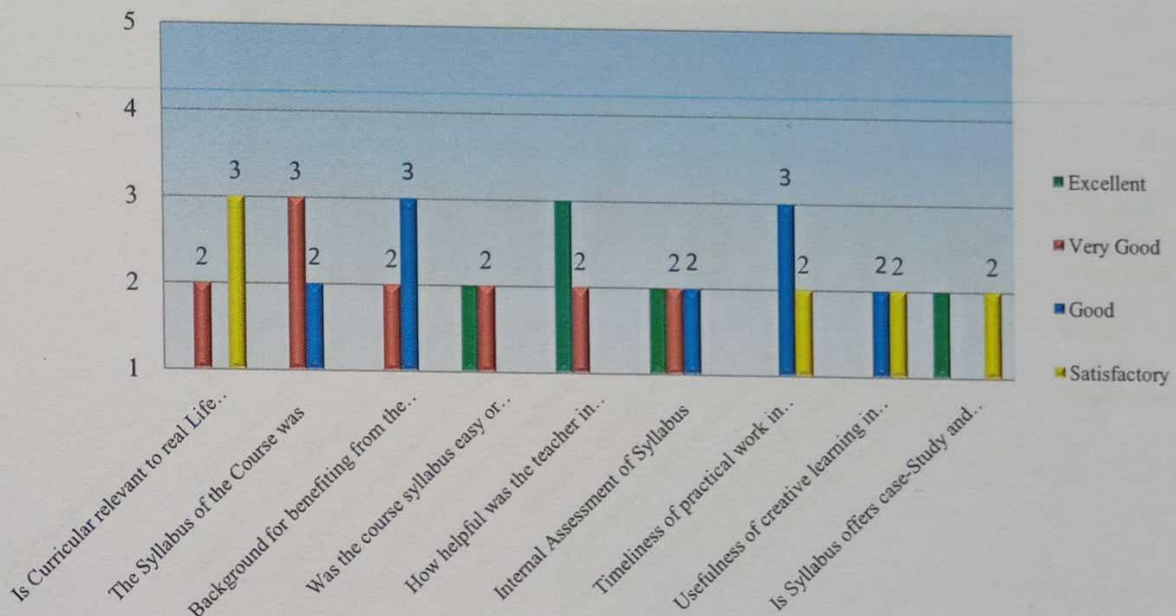

**Department of B.Sc(CS)**  
**Syllabus Feed back Analysis of Students**  
**Year 2016-2017**

**IQAC, Co-ordinator**  
 S.B.Arts & K.C.P.Science College,  
 Vijayapur.

**Principal,**  
 S.B. Arts and KCP Science College  
 VIJAYAPUR

**Department of BCA  
Syllabus Feed back Analysis of Teachers  
Year 2016-2017**

**Department of BCA  
Syllabus Feed back Analysis of Students  
Year 2016-2017**

  
**IQAC, Co-ordinator**  
 S.B.Arts & K.C.P.Science College,  
 Vijayapur.