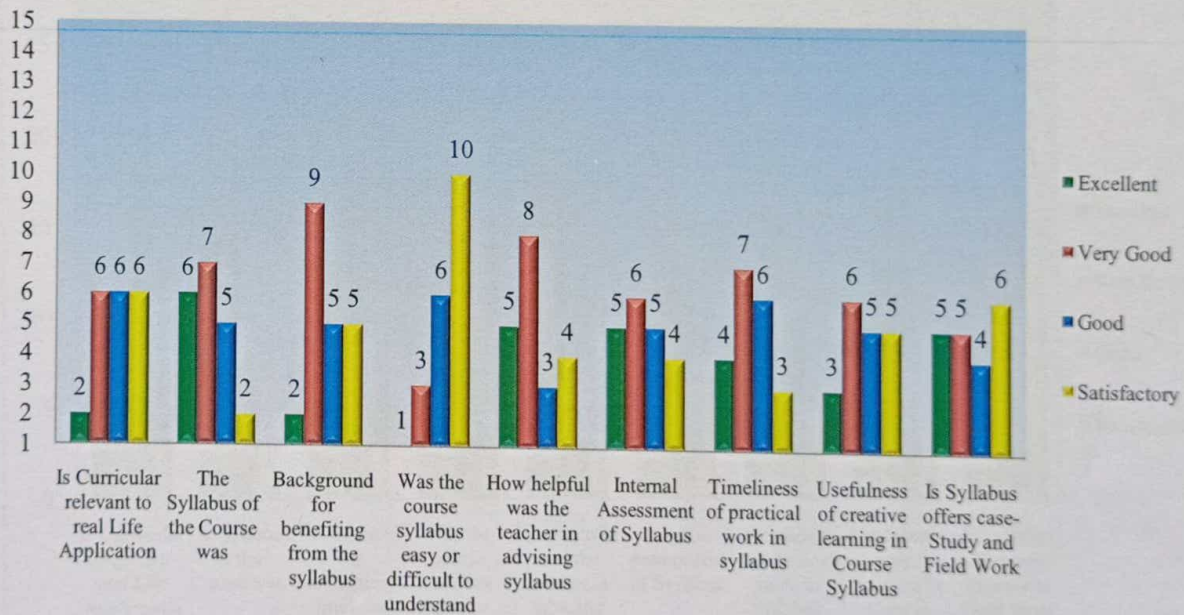

**Department of Zoology
Syllabus Feed back Analysis of Students
Year 2016-2017**

IQAC, Co-ordinator
S.B.Arts & K.C.P.Science College,
Vijayapur.

Las

Principal,
S.B. Arts and KCP Science College
VIJAYAPUR