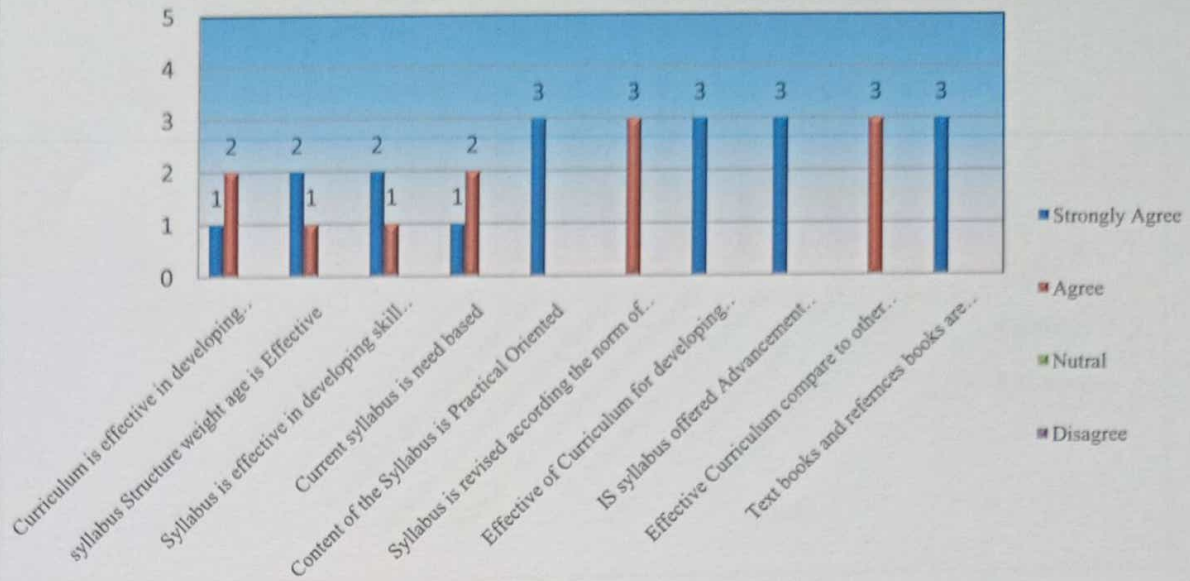

**Department of Economics
Syllabus Feed back Analysis of Teachers
Year 2016-2017**