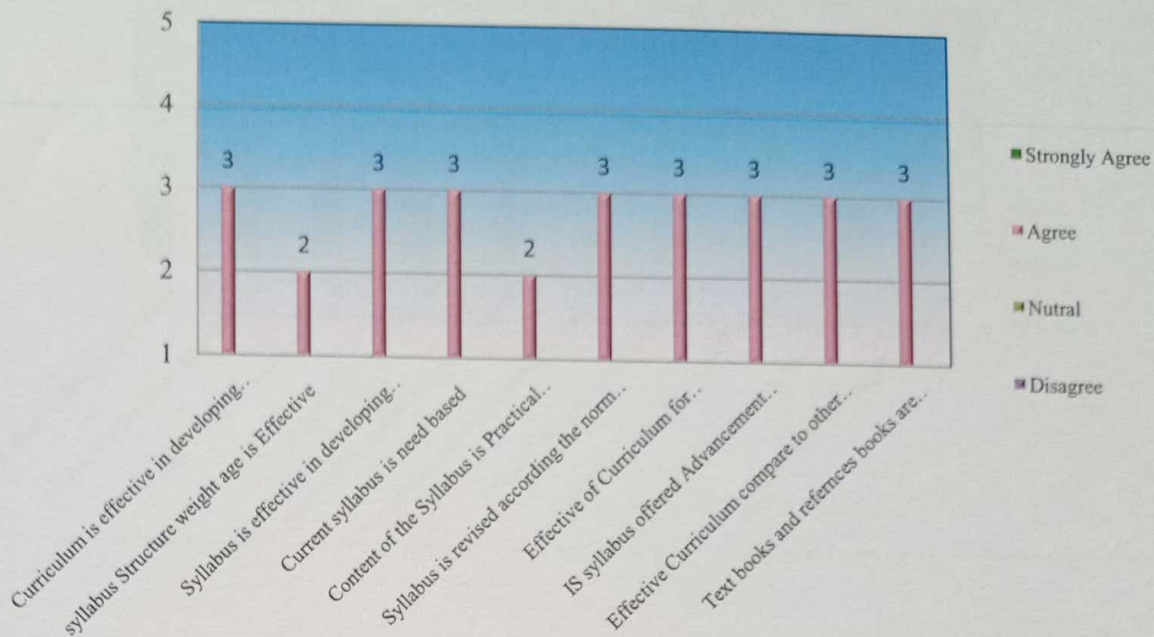

**B.L.D.E.A's**  
**S.B.Arts and K.C.P Science College, Vijayapur**  
**Curriculum Feedback of All Stake Holders**

  
**IQAC, Co-ordinator**  
**S.B.Arts & K.C.P.Science College,**  
**Vijayapur.**

  
**Principal,**  
**S.B. Arts and KCP Science College**  
**VIJAYAPUR**

**Department of Chemistry  
Syllabus Feed back Analysis of Teachers  
Year 2016-2017**

**Department of Chemistry  
Syllabus Feed back Analysis of Students  
Year 2016-2017**

**IQAC, Co-ordinator**  
S.B.Arts & K.C.P.Science College,  
Vijayapur.