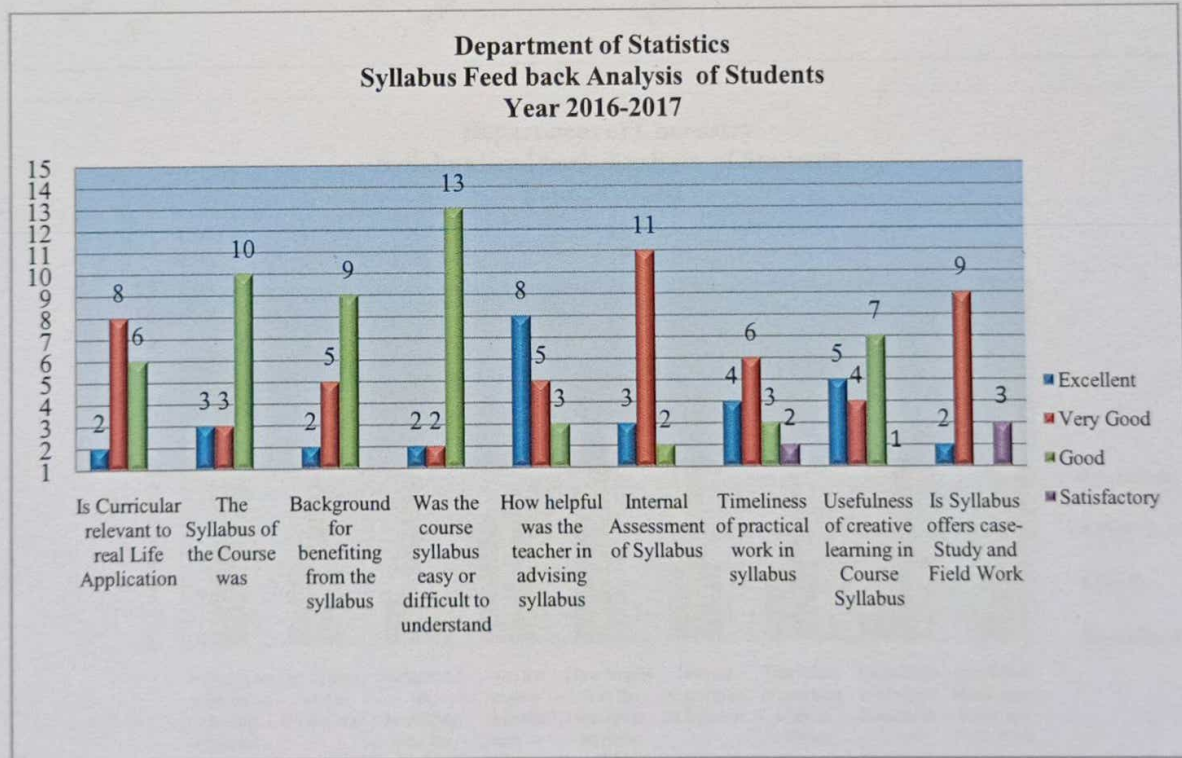

**B.L.D.E.A's**  
**S.B.Arts and K.C.P Science College, Vijayapur**  
**Curriculum Feedback of All Stake Holders**

  
**IQAC, Co-ordinator**  
**S.B.Arts & K.C.P.Science College,**  
**Vijayapur.**

  
**Principal,**  
**S.B. Arts and KCP Science College**  
**VIJAYAPUR**