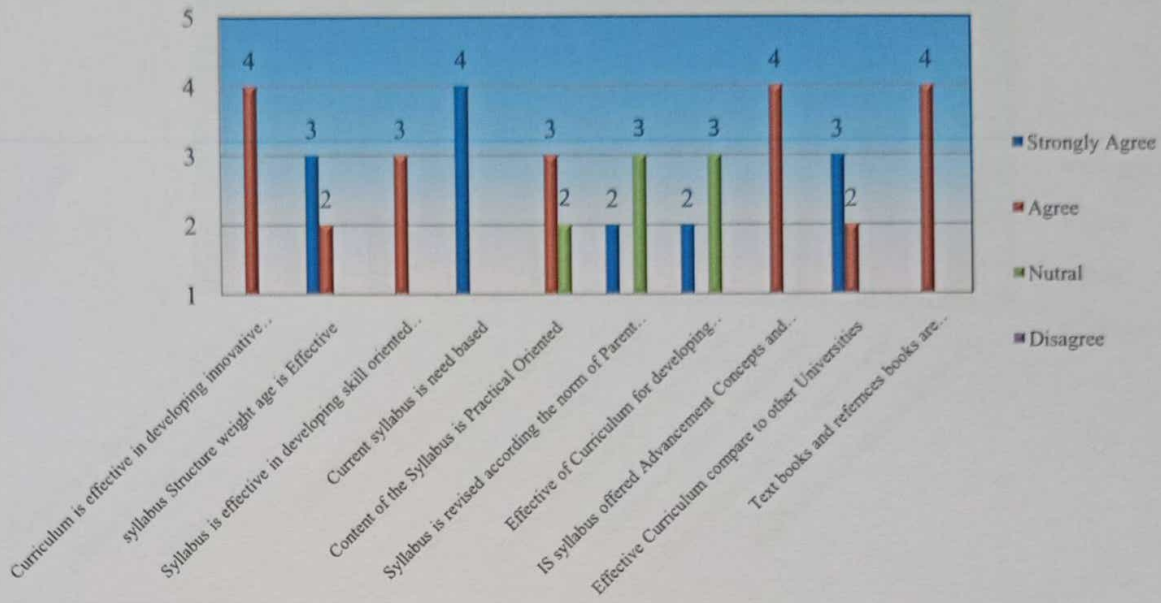

**Department of Mathematics
Syllabus Feed back Analysis of Teachers
Year 2016-2017**