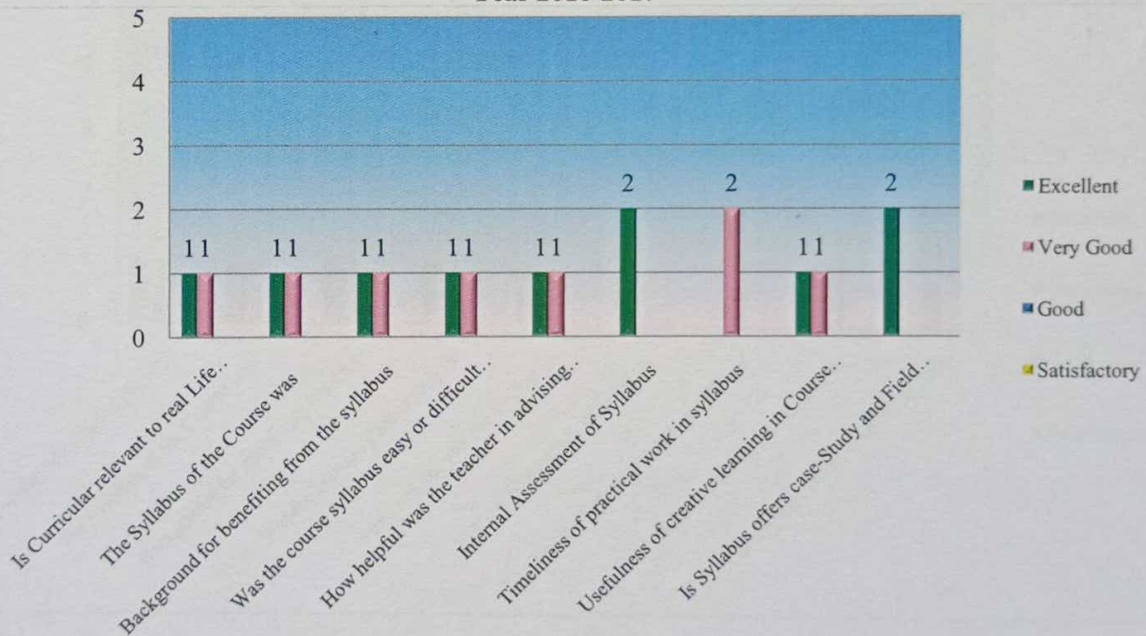

**Department of Sanskrit
Syllabus Feed back Analysis of Students
Year 2016-2017**

IQAC, Co-ordinator
S.B.Arts & K.C.P.Science College,
Vijayapur.

Principal,
S.B. Arts and KCP Science College
VIJAYAPUR