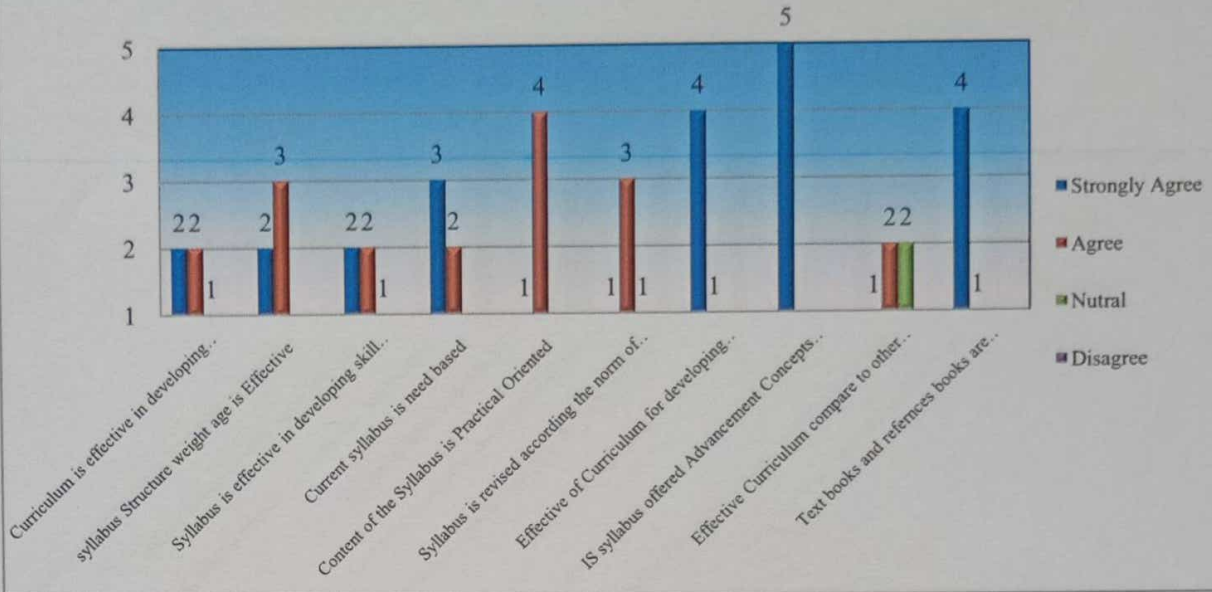

**Department of Chemistry  
Syllabus Feed back Analysis of Teachers  
Year 2016-2017**

**Department of Chemistry  
Syllabus Feed back Analysis of Students  
Year 2016-2017**

**IQAC, Co-ordinator**  
S.B.Arts & K.C.P.Science College,  
Vijayapur.

**Principal,**  
S.B. Arts and KCP Science College  
VIJAYAPUR

**Department of Physics  
Syllabus Feed back Analysis of Teachers  
Year 2016-2017**

**Department of Physics  
Syllabus Feed back Analysis of Students  
Year 2016-2017**