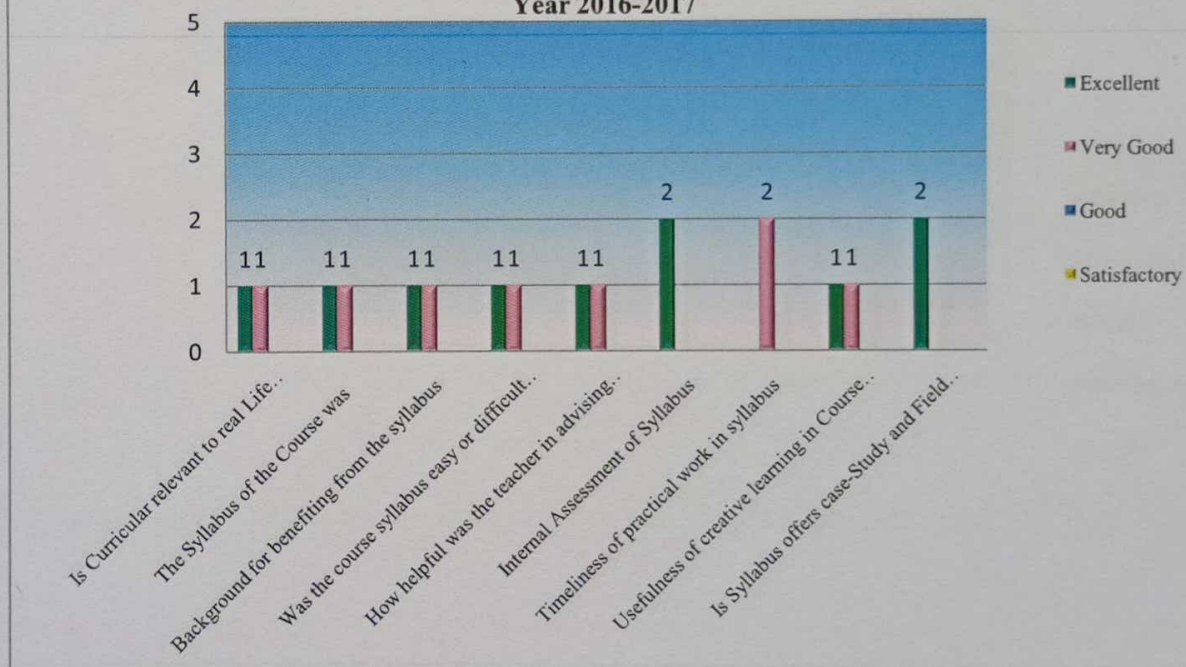

**Department of Hindi
Syllabus Feed back Analysis of Students
Year 2016-2017**

IQAC, Co-ordinator
S.B.Arts & K.C.P.Science College,
Vijayapur.

Principal,
S.B. Arts and KCP Science College
VIJAYAPUR