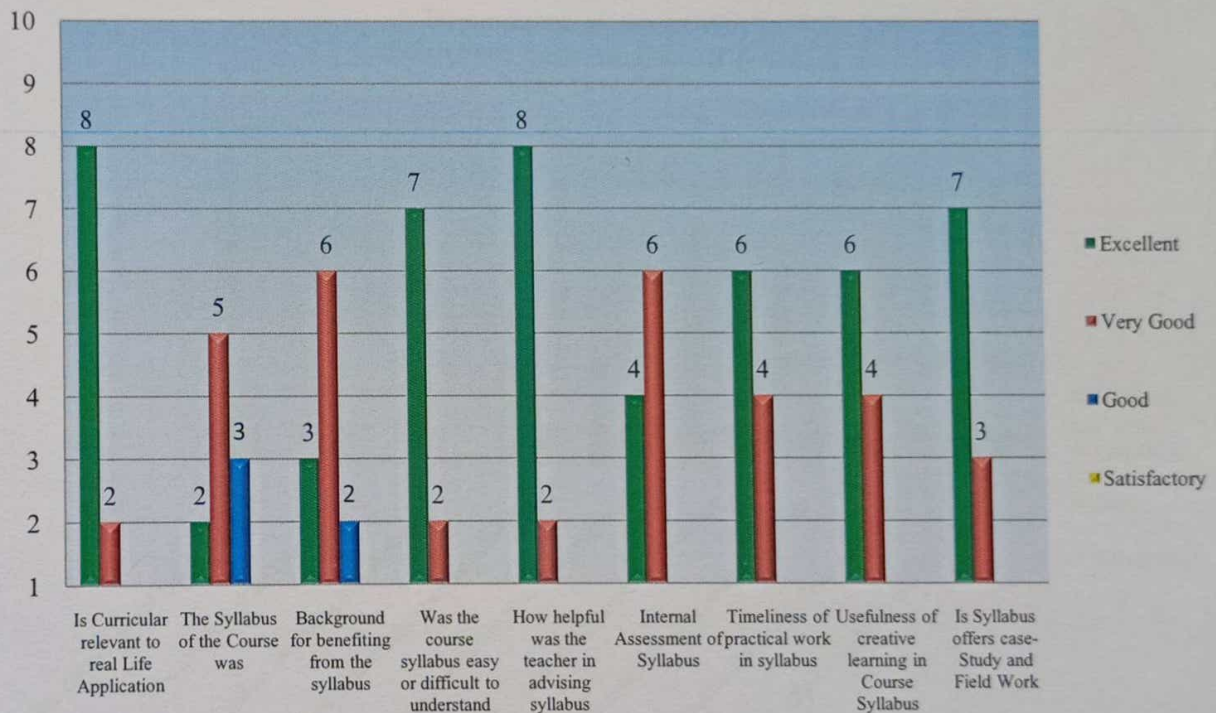

**Department of Economics  
Syllabus Feed back Analysis of Teachers  
Year 2016-2017**

**Department of Economics  
Syllabus Feed back Analysis of Students  
Year 2016-2017**

**IQAC, Co-ordinator**  
S.B.Arts & K.C.P.Science College,  
Vijayapur.

**Principal,**  
S.B. Arts and KCP Science College  
VIJAYAPUR

**Department of Political Science  
Syllabus Feed back Analysis of Teachers  
Year 2016-2017**

**Department of Political Science  
Syllabus Feed back Analysis of Students  
Year 2016-2017**