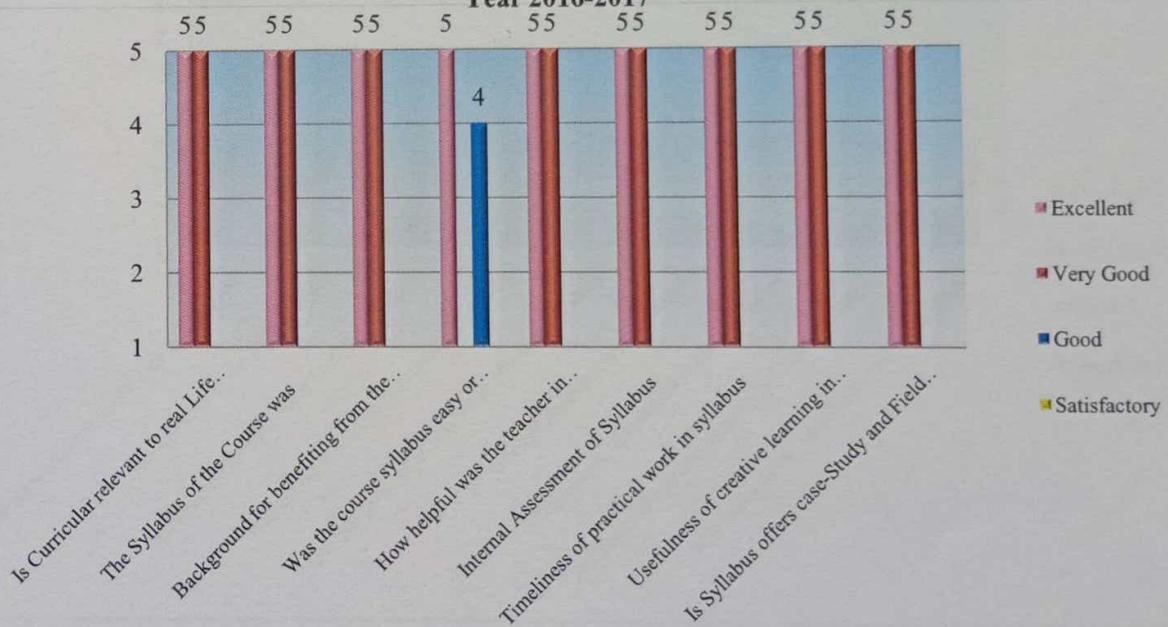

**Department of Social Work  
Syllabus Feed back Analysis of Teachers  
Year 2016-2017**

**IQAC, Co-ordinator**  
S.B.Arts & K.C.P.Science College,  
Vijayapur.

**Principal,**  
S.B. Arts and KCP Science College  
VIJAYAPUR

**Department of History**  
**Syllabus Feed back Analysis of Teachers**  
**Year 2016-2017**

**Department of History**  
**Syllabus Feed back Analysis of Students**  
**Year 2016-2017**

  
**IQAC, Co-ordinator**