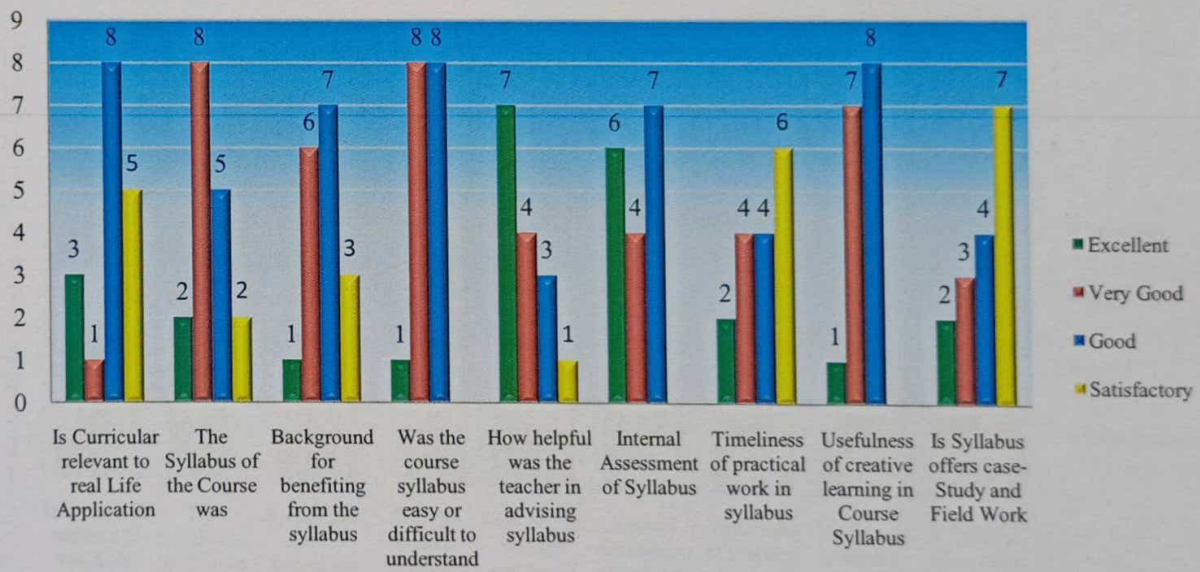

**Department of Mathematics
Syllabus Feed back Analysis of Stuedents
Year 2016-2017**

IQAC, Co-ordinator
S.B.Arts & K.C.P.Science College,
Vijayapur.

Principal,
S.B. Arts and KCP Science College
VIJAYAPUR