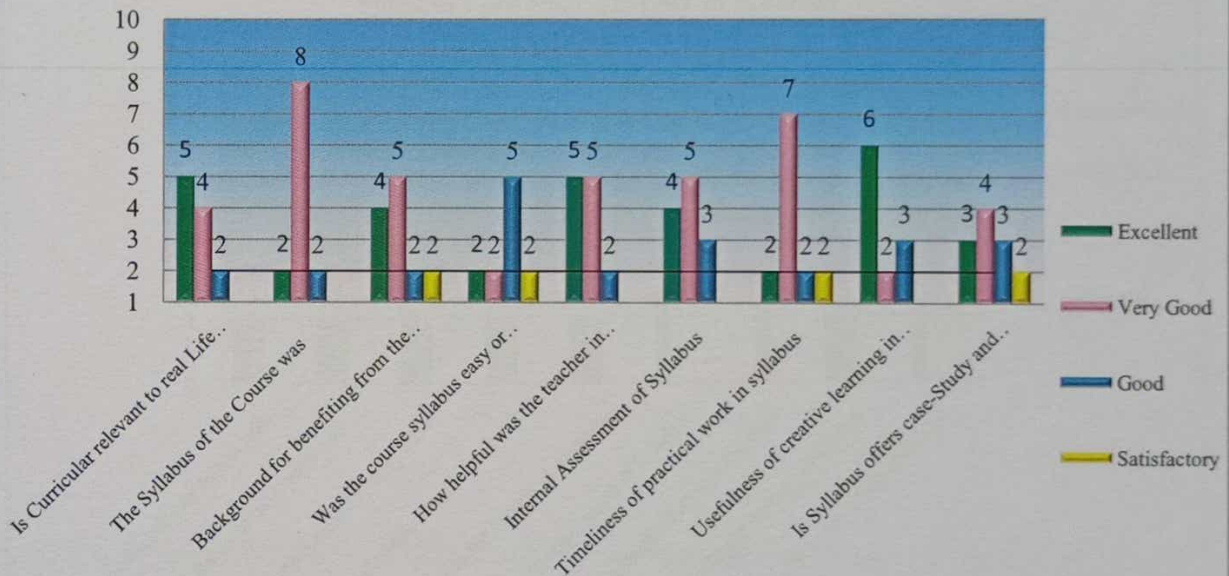

**Department of Kannada
Syllabus Feed back Analysis of Students
Year 2016-2017**

IQAC, Co-ordinator
S.B.Arts & K.C.P.Science College,
Vijayapur.

Principal,
S.B. Arts and KCP Science College
VIJAYAPUR