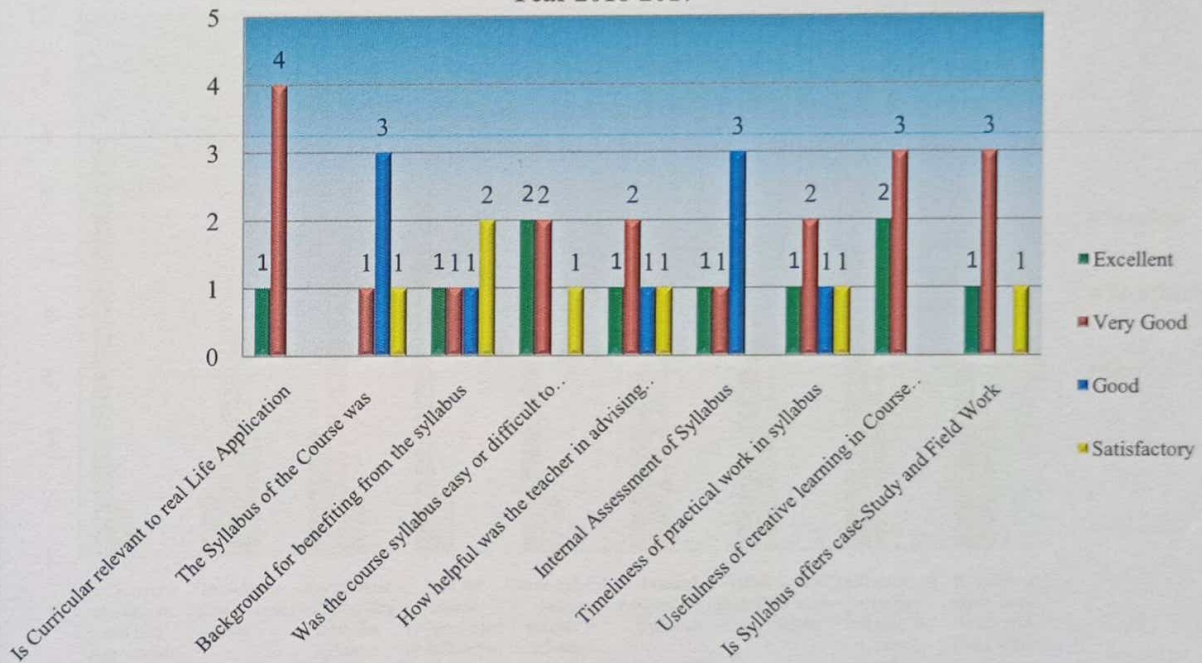

**Department of Education  
Syllabus Feed back Analysis of Students  
Year 2016-2017**

  
**IQAC, Co-ordinator**  
 S.B.Arts & K.C.P.Science College,  
 Vijayapur.

  
 Principal,  
 S.B. Arts and KCP Science College  
 VIJAYAPUR

**Department of Economics  
Syllabus Feed back Analysis of Teachers  
Year 2016-2017**

**Department of Economics  
Syllabus Feed back Analysis of Students  
Year 2016-2017**

**IQAC, Co-ordinator**  
S.B.Arts & K.C.P.Science College,  
Vijayapur.