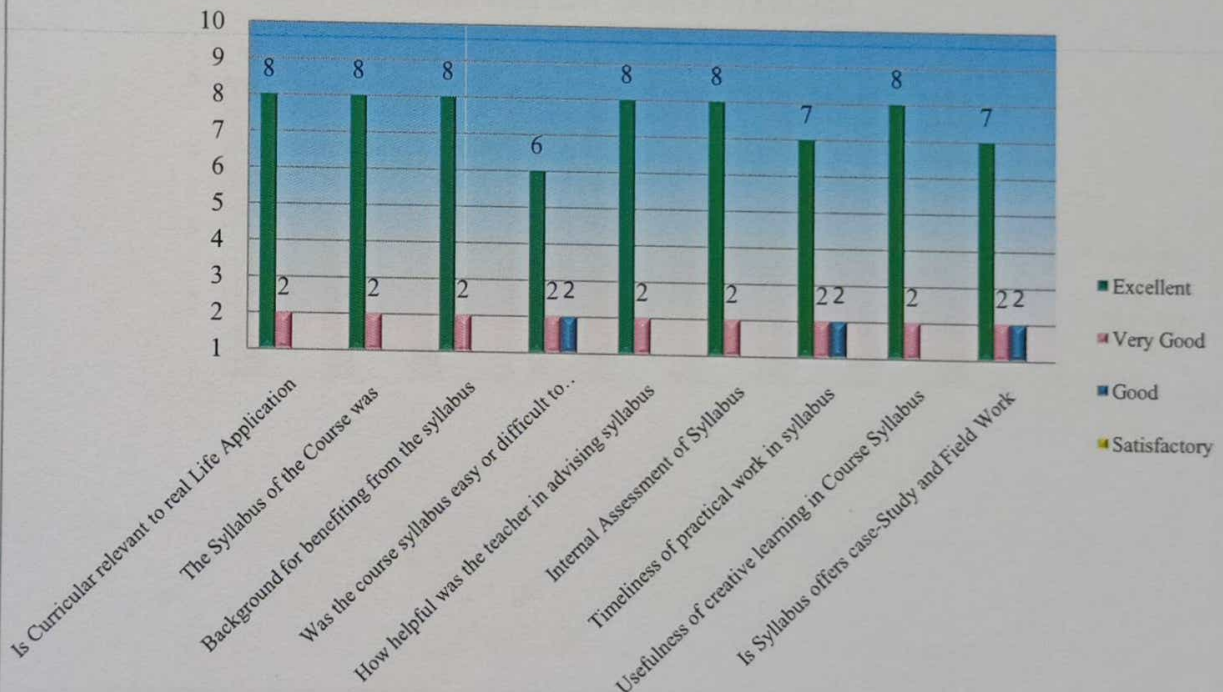

**Department of Social Work
Syllabus Feed back Analysis of Teachers
Year 2016-2017**

IQAC, Co-ordinator
S.B.Arts & K.C.P.Science College,
Vijayapur.

Principal,
S.B. Arts and KCP Science College
VIJAYAPUR