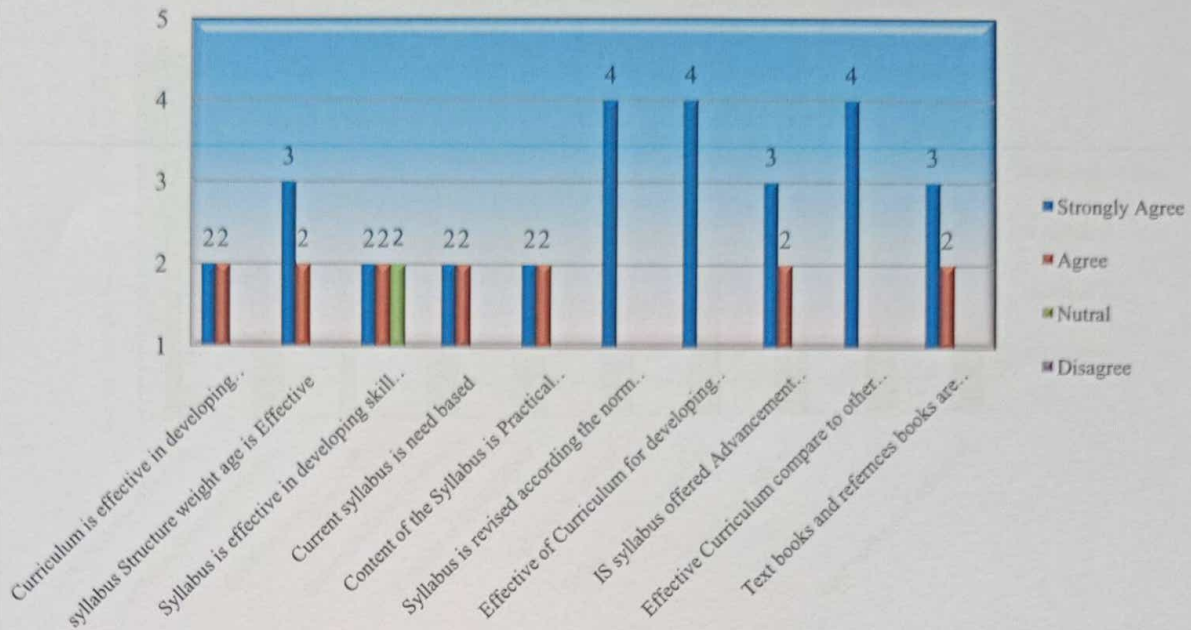

**Department of Zoology
Syllabus Feed back Analysis of Teachers
Year 2016-2017**