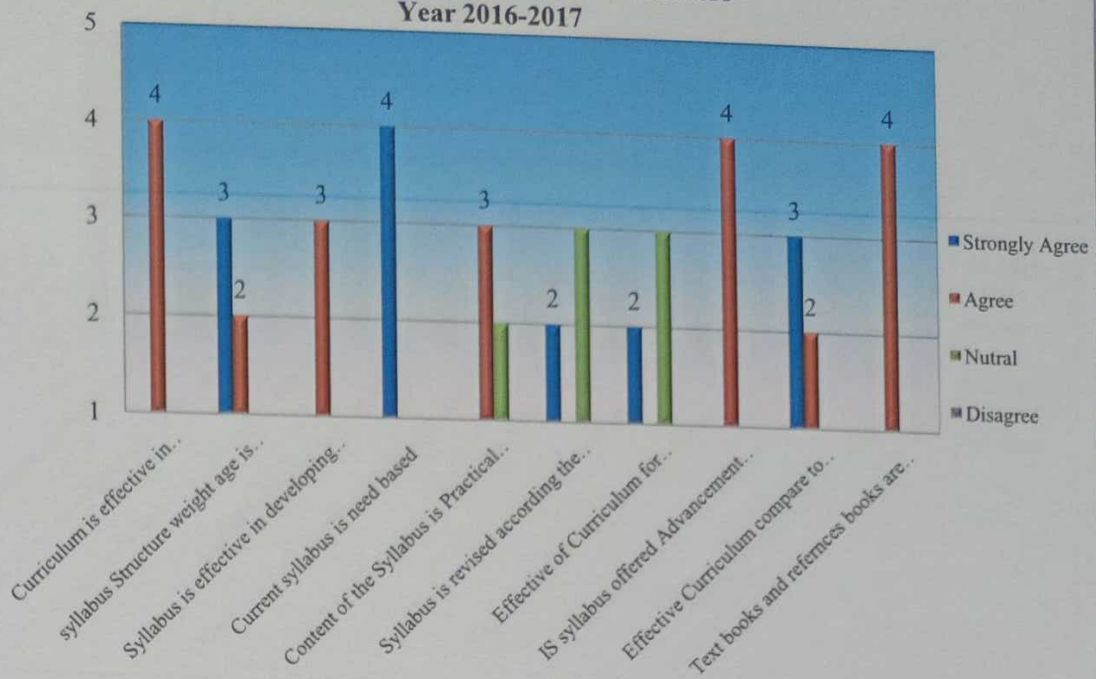

**Department of BCA
Syllabus Feed back Analysis of Teachers
Year 2016-2017**