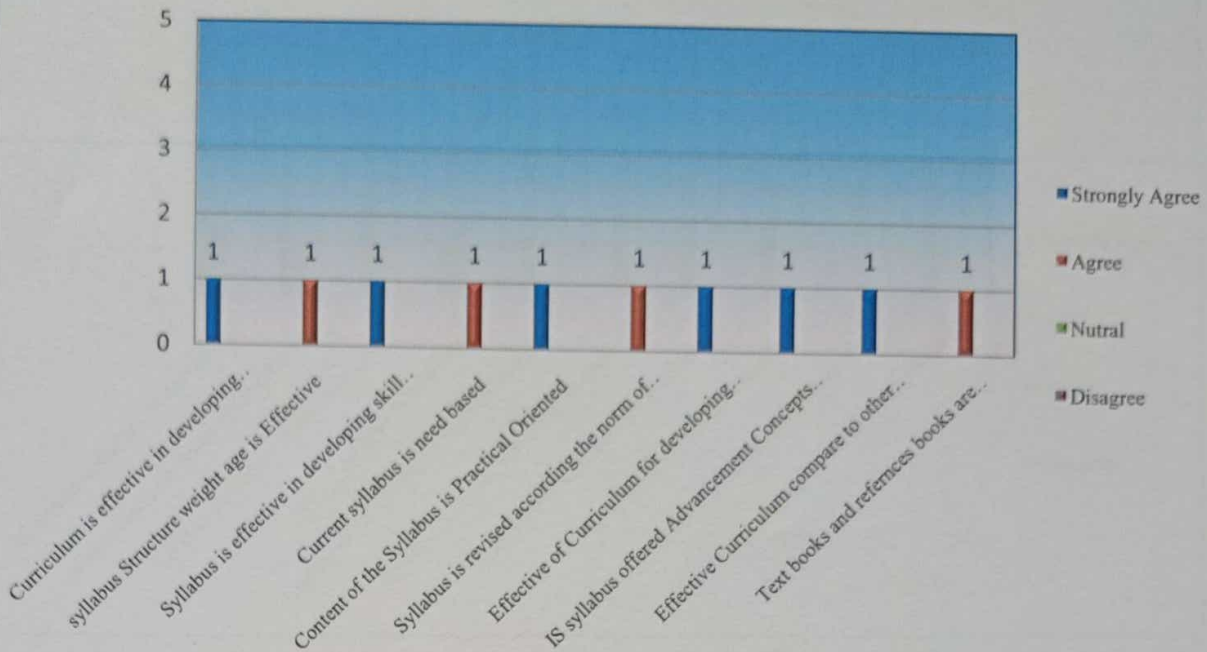

**Department of Education
Syllabus Feed back Analysis of Teachers
Year 2016-2017**