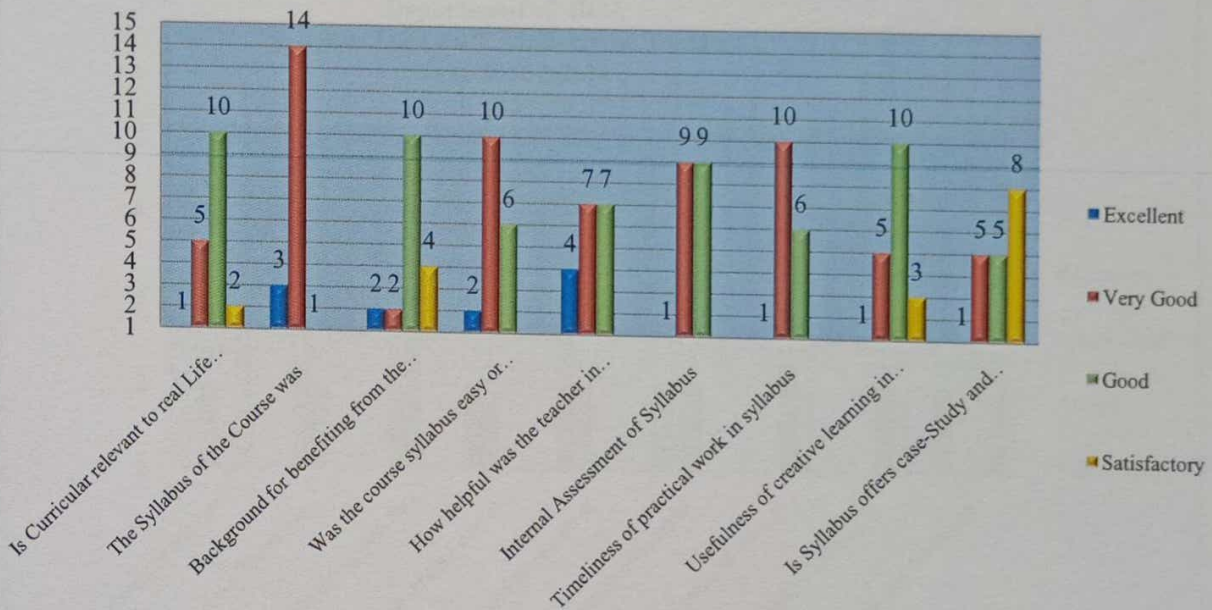

Department of B.Sc(CS)
Syllabus Feed back Analysis of Students
Year 2016-2017

IQAC, Co-ordinator
S.B.Arts & K.C.P.Science College,
Vijayapur.

Principal,
S.B. Arts and KCP Science College
VIJAYAPUR