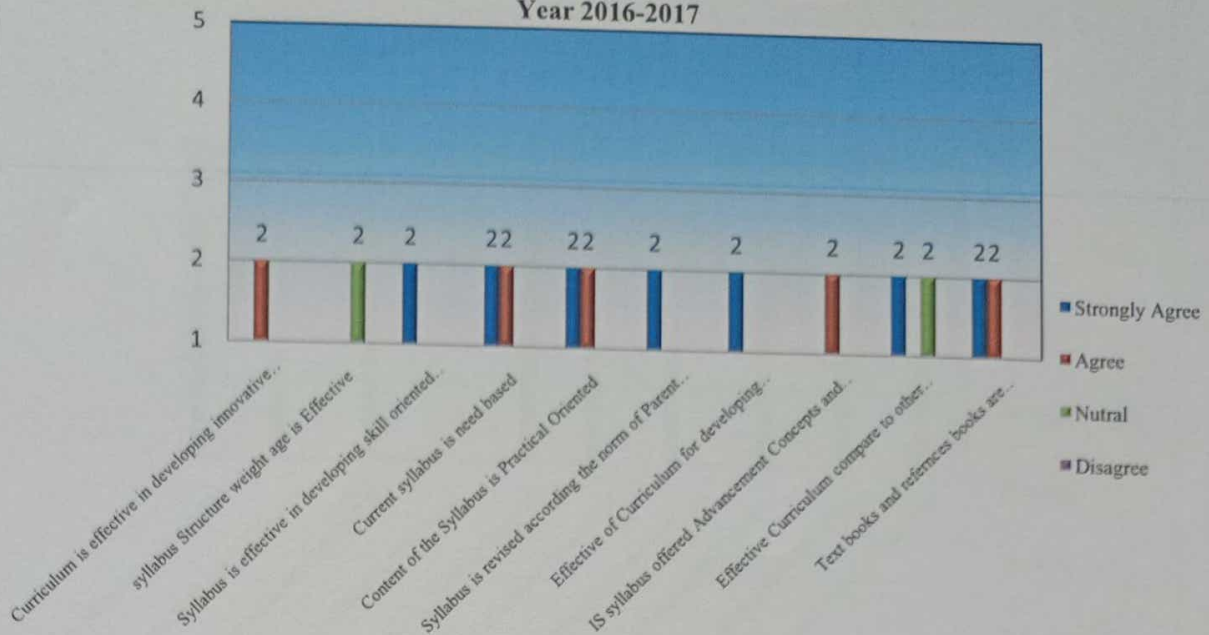

**Department of Social Work
Syllabus Feed back Analysis of Teachers
Year 2016-2017**