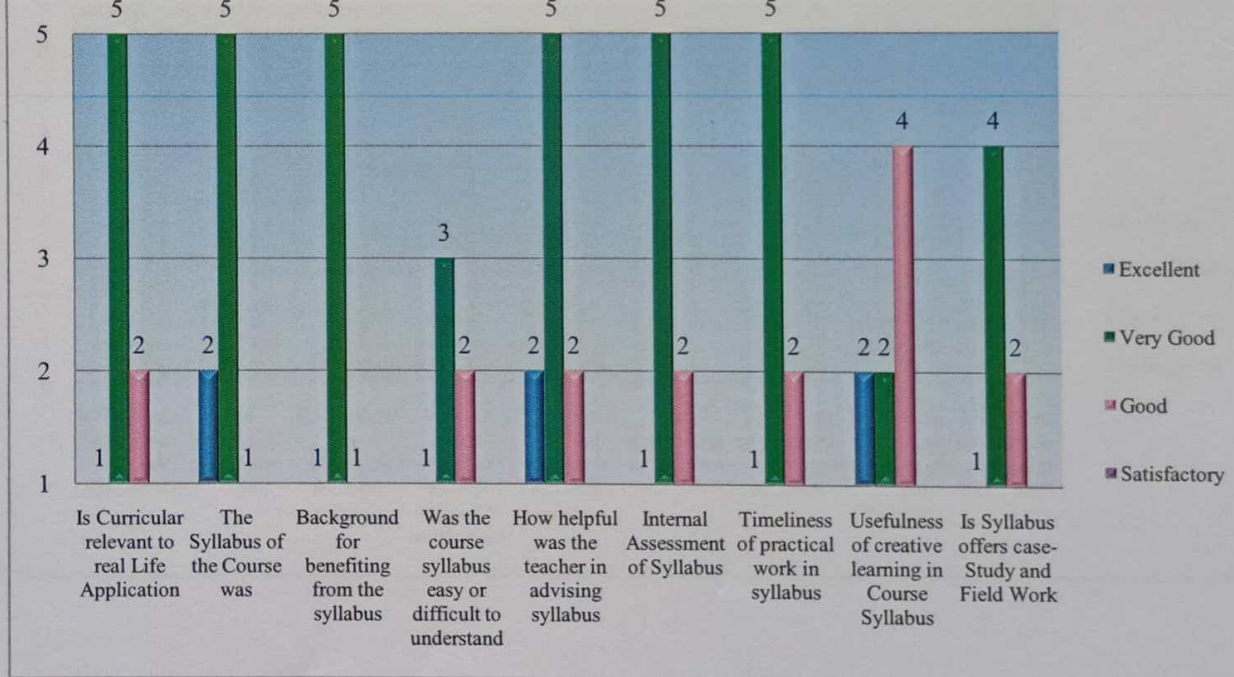

**Department of Chemistry  
Syllabus Feed back Analysis of Teachers  
Year 2016-2017**

**Department of Chemistry  
Syllabus Feed back Analysis of Students  
Year 2016-2017**

**IQAC, Co-ordinator**  
S.B.Arts & K.C.P.Science College,  
Vijayapur.

**Principal,**  
S.B. Arts and KCP Science College  
VIJAYAPUR

**Department of Physics  
Syllabus Feed back Analysis of Teachers  
Year 2016-2017**

**Department of Physics  
Syllabus Feed back Analysis of Students  
Year 2016-2017**