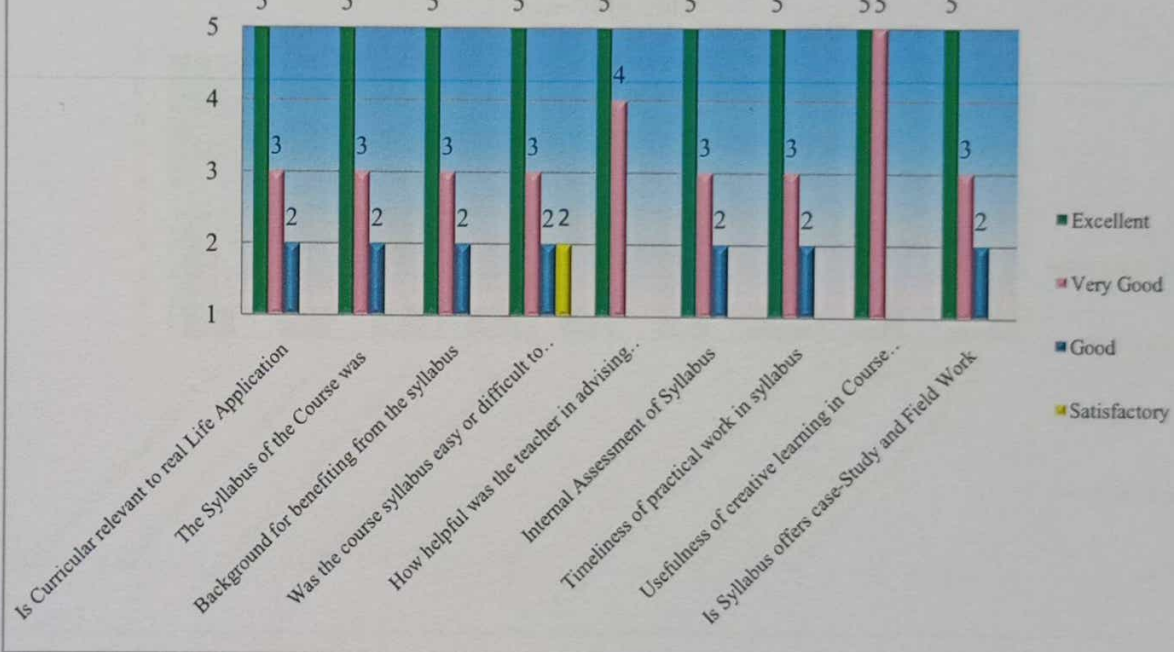

**Department of B.Sc(CS)**  
**Syllabus Feed back Analysis of Students**  
**Year 2016-2017**

**IQAC, Co-ordinator**  
 S.B.Arts & K.C.P.Science College,  
 Vijayapur.

**Principal,**  
 S.B. Arts and KCP Science College  
 VIJAYAPUR

**Department of BCA  
Syllabus Feed back Analysis of Teachers  
Year 2016-2017**

**Department of BCA  
Syllabus Feed back Analysis of Students  
Year 2016-2017**

  
**IQAC, Co-ordinator**  
 S.B.Arts & K.C.P.Science College,  
 Vijayapur.

  
 Principal,  
 S.B. Arts and KCP Science College  
 VIJAYAPUR

**Department of English**  
**Syllabus Feed back Analysis of Teachers**  
**Year 2016-2017**

**Department of English**  
**Syllabus Feed back Analysis of Students**  
**Year 2016-2017**