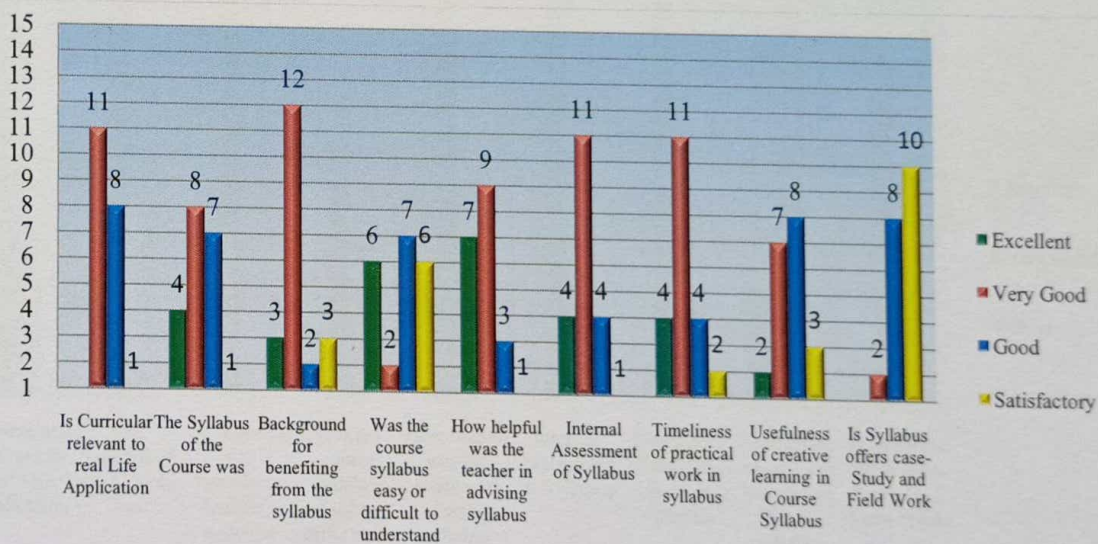

**B.L.D.E.A's**  
**S.B.Arts and K.C.P Science College, Vijayapur**  
**Curriculum Feedback of All Stake Holders**

  
**IQAC, Co-ordinator**  
**S.B.Arts & K.C.P.Science College,**  
**Vijayapur.**

  
**Principal,**  
**S.B. Arts and KCP Science College**  
**VIJAYAPUR**

**Department of Chemistry  
Syllabus Feed back Analysis of Teachers  
Year 2016-2017**

**Department of Chemistry  
Syllabus Feed back Analysis of Students  
Year 2016-2017**

**IQAC, Co-ordinator**  
S.B.Arts & K.C.P.Science College,  
Vijayapur.