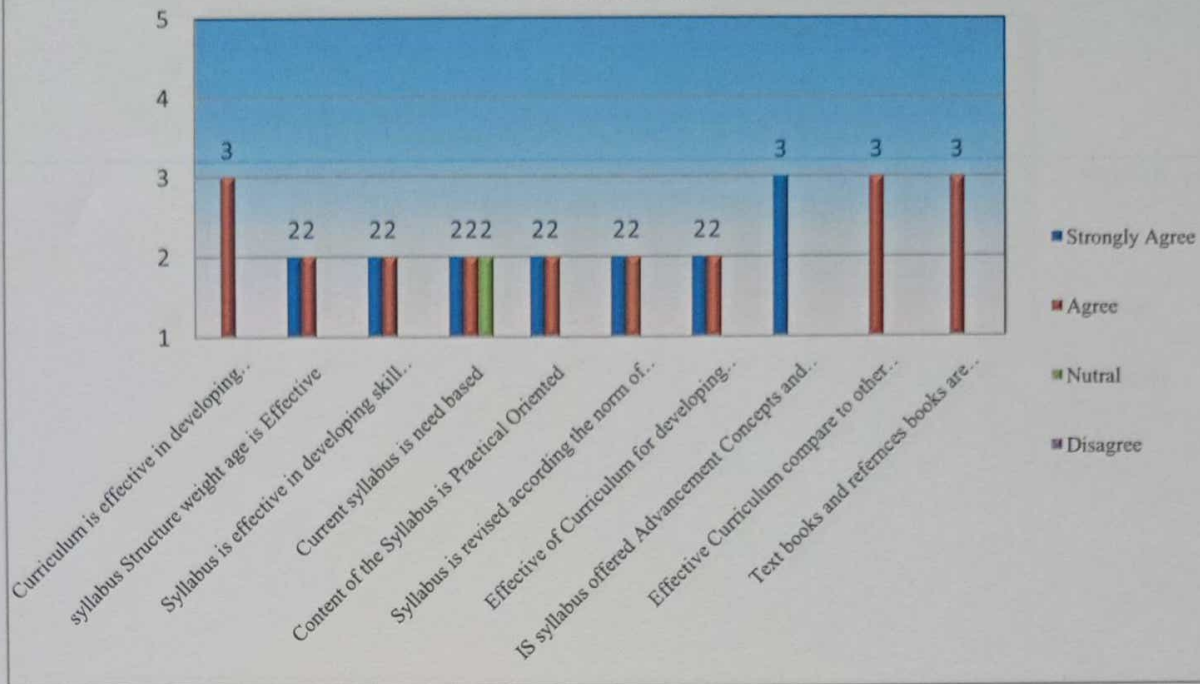

**Department of Hindi
Syllabus Feed back Analysis of Teachers
Year 2016-2017**