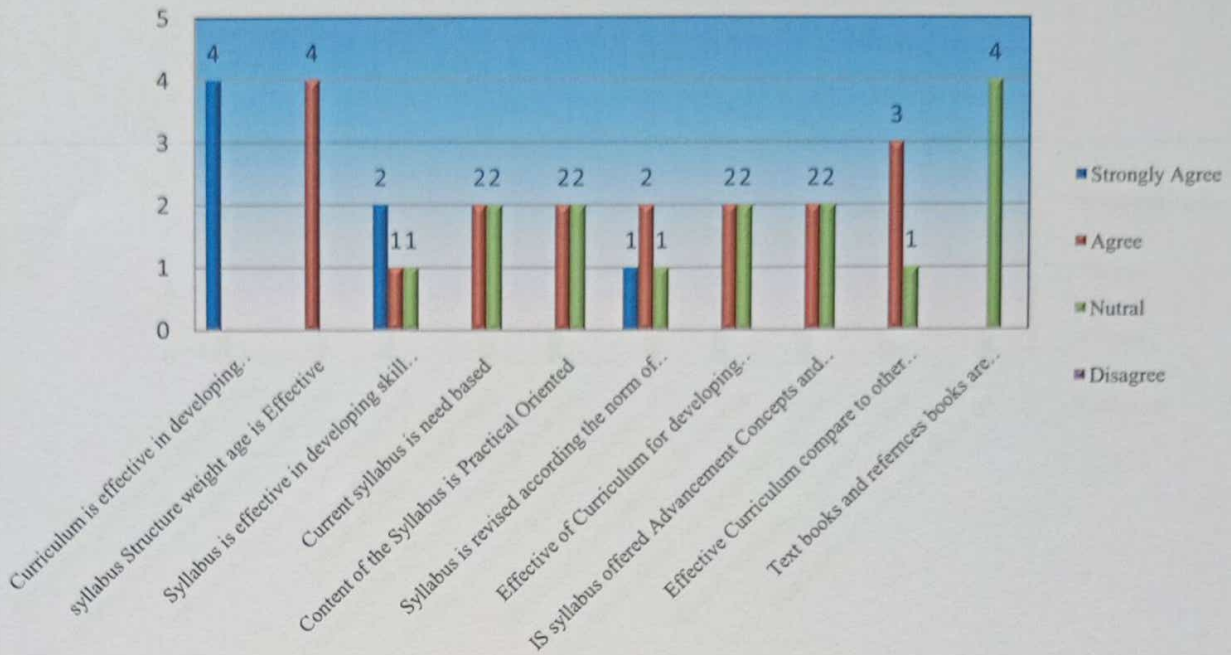

**Department of Sanskrit
Syllabus Feed back Analysis of Teachers
Year 2016-2017**