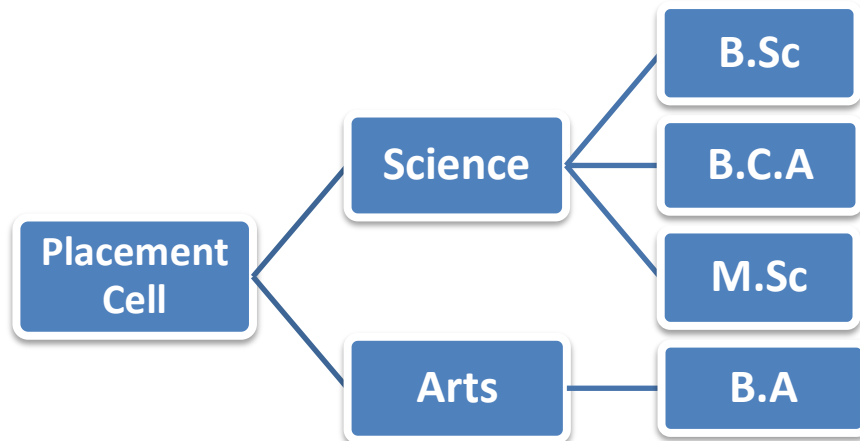

Placement Cell: Annual Report

For A.Y 2016-17

Introduction: S.B. Arts and K.C.P Science college has an active Placement Cell that coordinates not only the hiring activities of the students but organizes various developmental activities that help in personality grooming and also gives them platforms to express themselves and enhance their soft skills. The Placement Cell link on the College Website provides Placement related information and cell allow students to make registration form where every year the final year students register themselves to avail the placement services of the cell. This facility helps students submit their resumes to be considered for placements to be held in the college.

The students are also assisted to register for the Central placement Cell of the S.B. Arts and K.C.P Science College. The students are given intimations about the placement sessions through emails. Apart from hiring activities, the Cell organizes interactive sessions, special lectures and seminars so as to prepare the students for a smooth transition to their professional lives and face the challenges of the corporate world. Over the years a number of reputed organizations have recruited our students, like Triwits, TCS, WIPRO WASE/WISTA, Atcis, Digicall, JNYAN.COM, Sankalp Semi Conductor, Infosys Public Service, HUM Global HR Solution, Cognitive Clouds, Thyrocare pvt ltd, Wipro WILP, Infosys BPM.