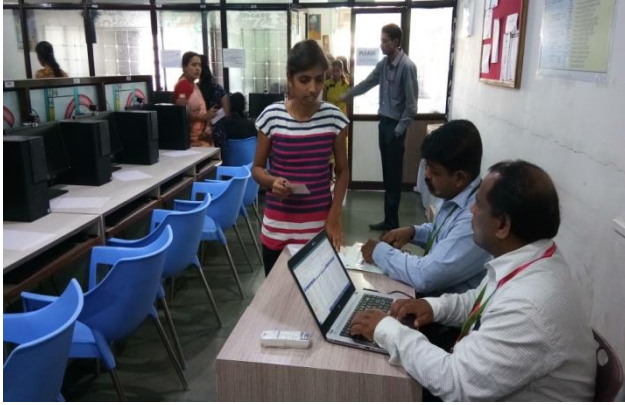

Verification and Registration